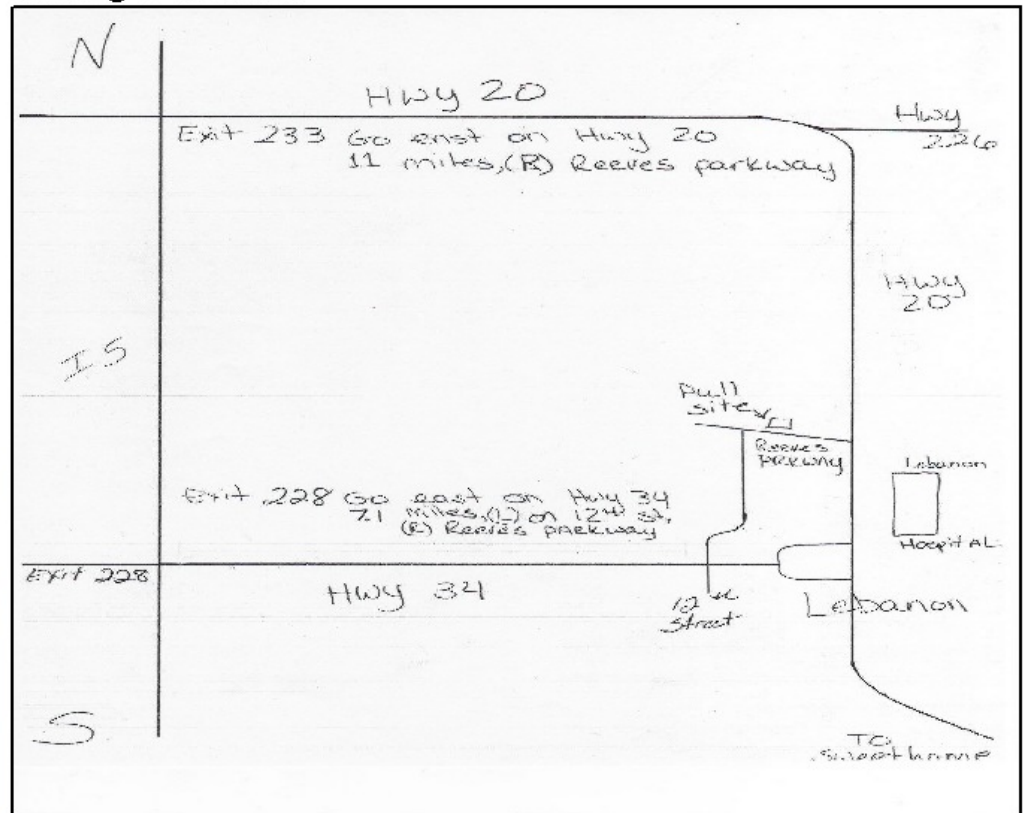

Questions? www.nwtpa.20m.com, Steve @ (503)280-0602, sakenwood@aol.com
Troy @ (541) 259-1323 troy@hagemansgarage.com
Reeves Parkway Lebanon, Oregon